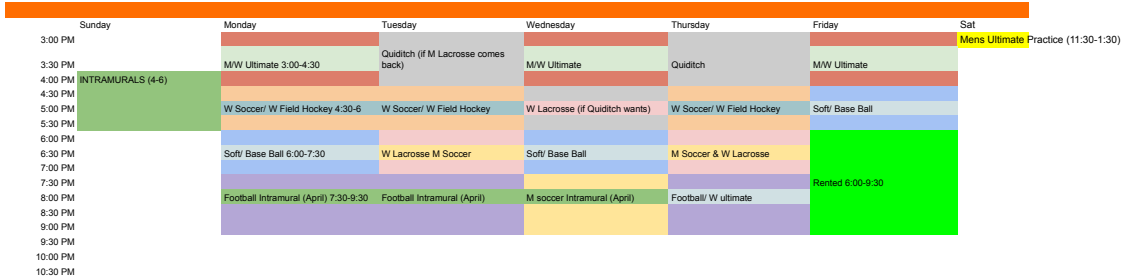

Aux Gym

Rec field

Field A

Dates: 30-3/6/9/14/16/21/23

Dates that only apply to 7 PM

- 9/8
- 9/13
- 9/15
- 9/20
- 9/22

Field A on the 8/13/15/20/22

UNAVAILABLE DATES: 7/10/17/24