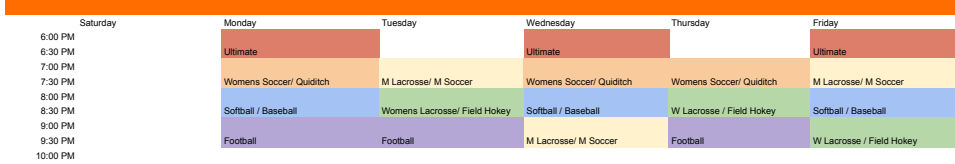

Aux Gym

Rec field

Field A

Dates: 30-3/6/9/14/16/21/23

Dates that only apply to 7 PM

- 9/8
- 9/13
- 9/15
- 9/20
- 9/22

Field A on the 8/13/15/20/22

UNAVAILABLE DATES: 7/10/17/24